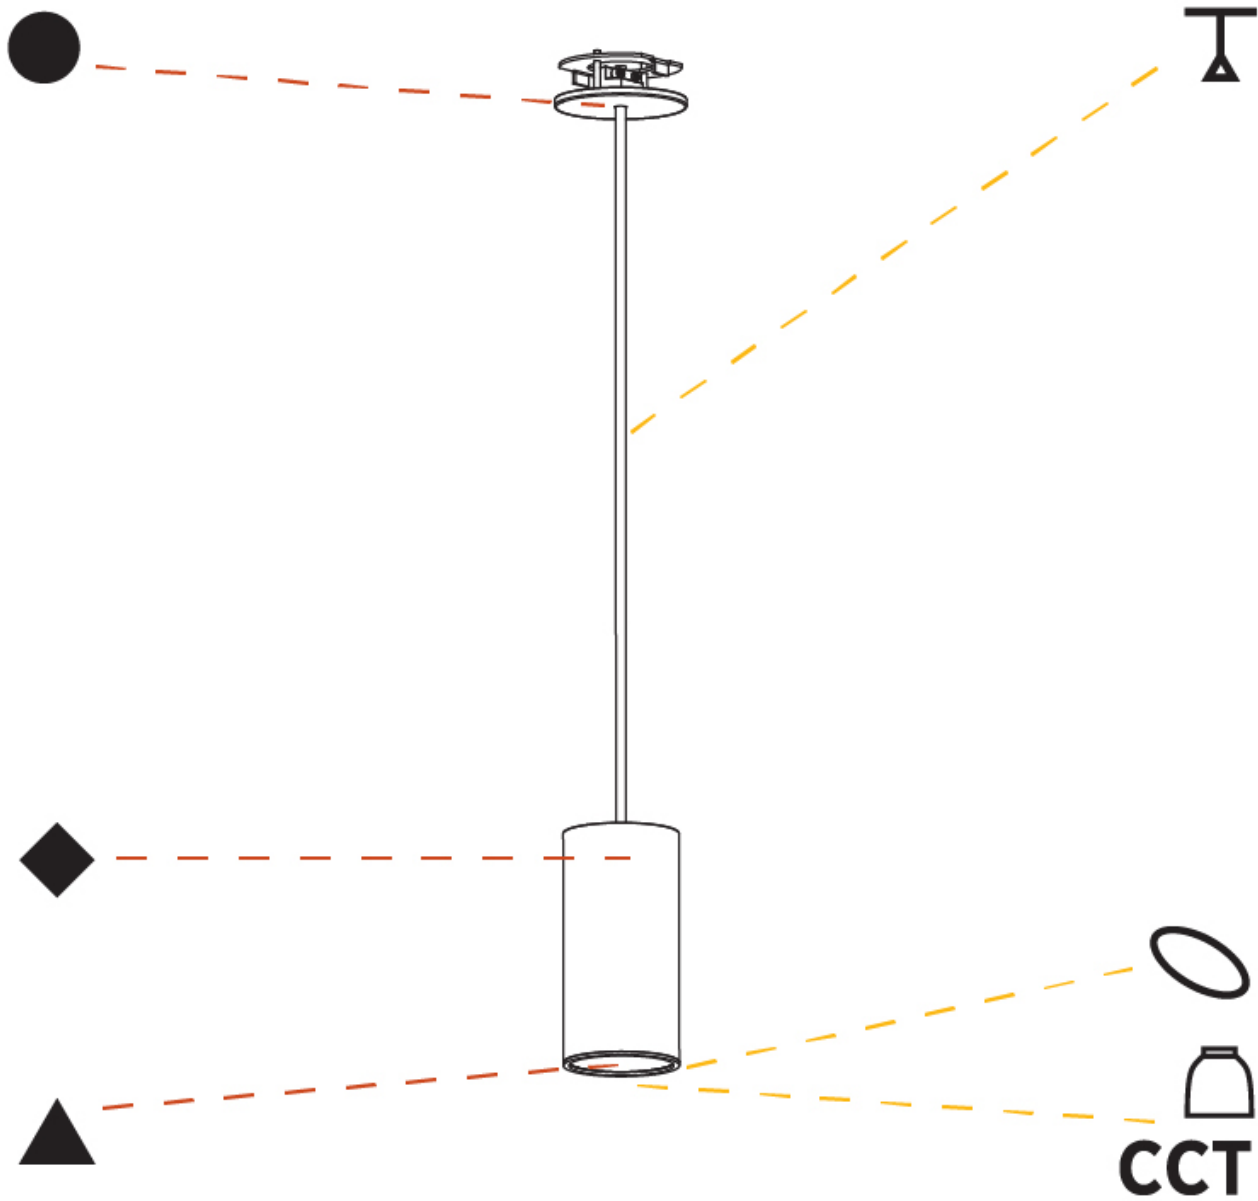

HANGOVER MONOPOINT RECESSED CANOPY SUSPENSION

A300157-

PROJECT	_____
TYPE	_____
SPECIFIER	_____
QUANTITY	_____
DATE	_____

A