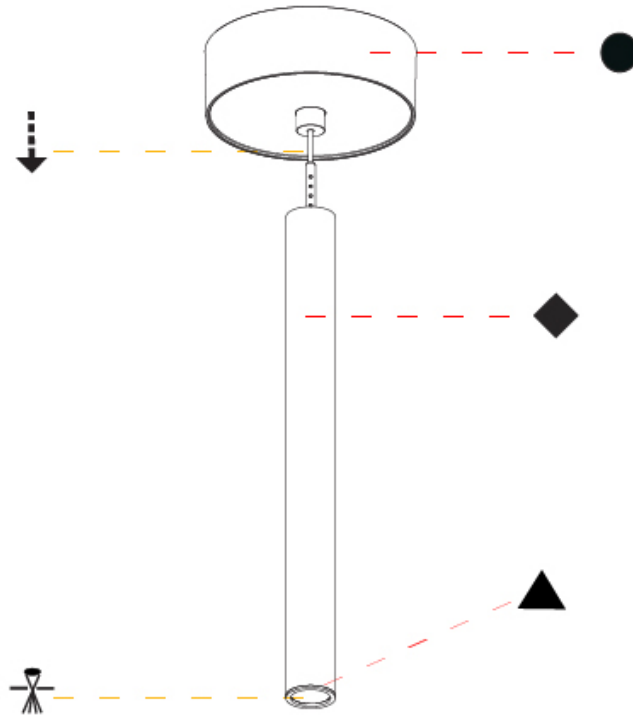

Shape: Cylinder
 Diameter (mm): 28
 Diameter (in): 1 1/8
 Height (mm): 300
 Height (in): 11 13/16
 Max. Overall Height (mm): 2300
 Max. Overall Height (in): 90 7/16
 Light Distribution: Downlight
 Weight (kg): 0.63
 Weight (lbs): 1.39
 Diffuser: Shine Ring - Opal / Yellow / Orange / Red / Blue / Green
 Fixture Finish: SSR / BKV / CWI / CRY / HAB / LAG / UFT / ITA / RUA / RUR / MIC / FTG / MYG / TWT / LOD / PUS / FRO / FUP / KIA / POP / BLS / SPG / MEY / GOH / GUM / CHC / COM / ABZ / JAG / OBR / MOS / ROR
 Fixture Material: Aluminum
 Cable Details: 2000mm or 4000mm Black Cable

OPTICAL

Optic°: 24 / 32 / 58

RATINGS AND CERTIFICATIONS

Certified By: Certified for North American Standards
 IP rating: IP20

HANGOVER PLUG SHINE MONOPOINT SURFACE CANOPY SUSPENSION

A30848-

PROJECT	_____
TYPE	_____
SPECIFIER	_____
QUANTITY	_____
DATE	_____